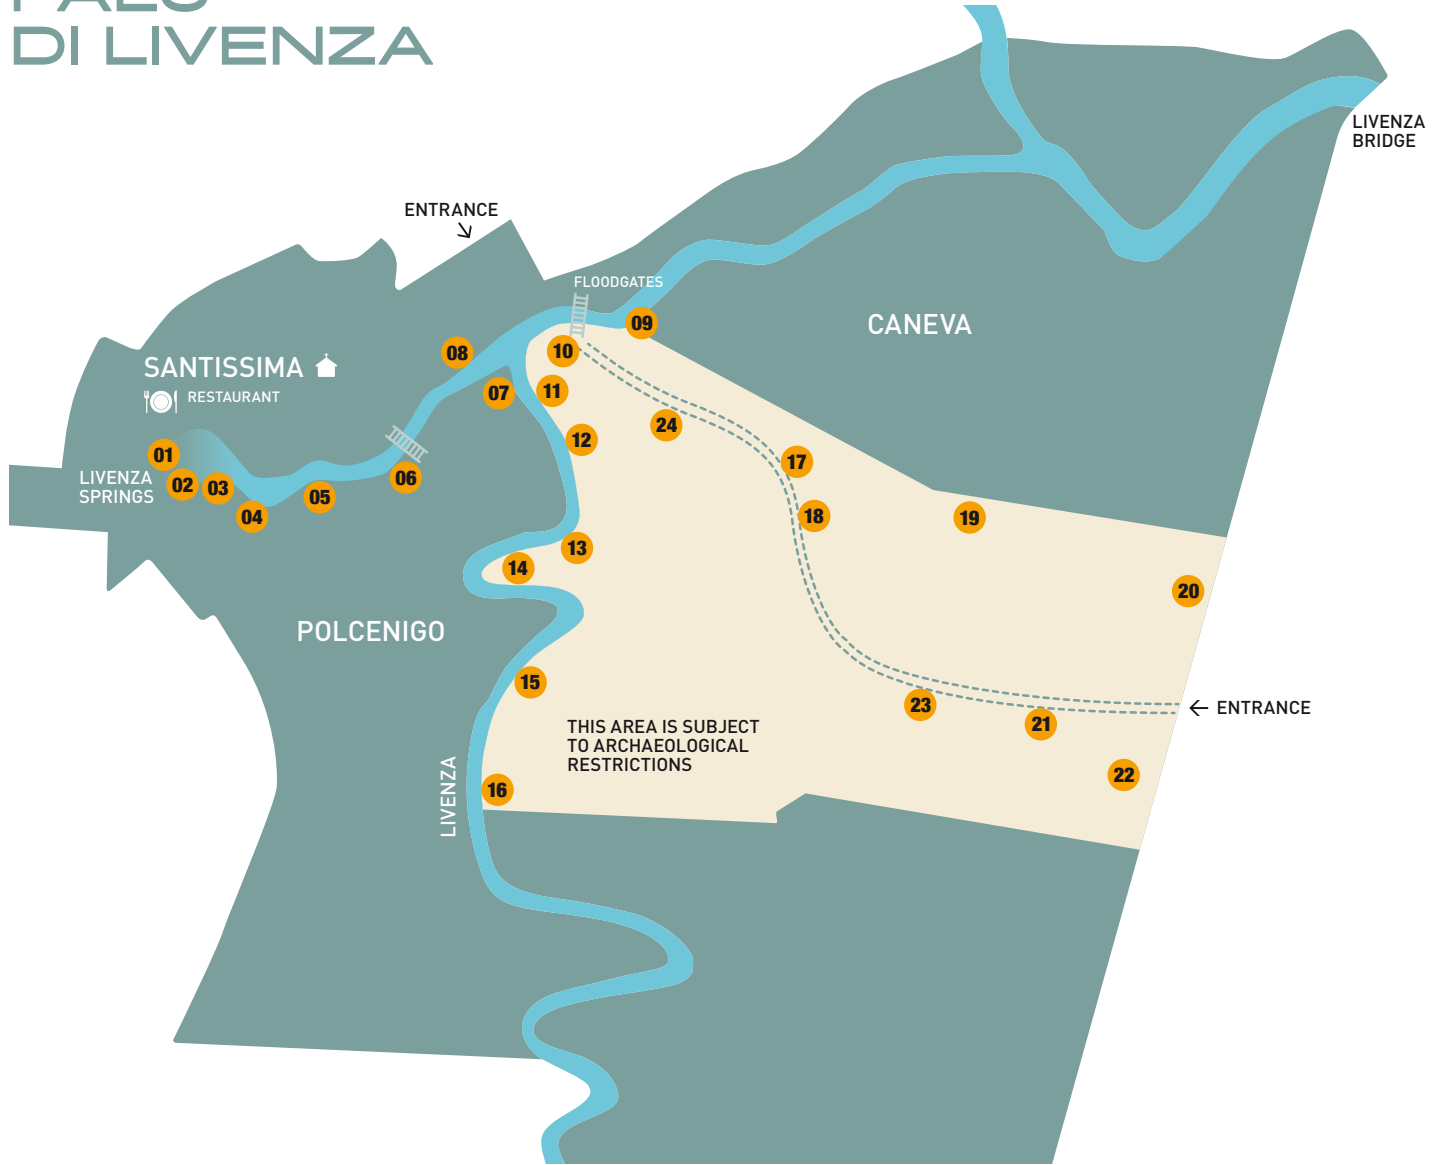

PALÙ DI LIVENZA

Artists:

01 POLAND	02 ITALY	03 BRUGNERA ISIS	04 VITTORIO VENETO ARTISTIC HIGH SCHOOL	05 BRUGNERA ISIS	06 SWITZERLAND	07 ITALY	08 TAIWAN
09 NEW ZELAND	10 CARRARA ACADEMY	11 VITTORIO VENETO ARTISTIC HIGH SCHOOL	12 FRANCE + ITALY	13 BRUGNERA ISIS	14 US	15 CARRARA ACADEMY	16 ITALY
17 VITTORIO VENETO ARTISTIC HIGH SCHOOL	18 VITTORIO VENETO ARTISTIC HIGH SCHOOL	19 TURIN ACADEMY	20 SLOVENIA	21 ITALY	22 VITTORIO VENETO ARTISTIC HIGH SCHOOL	23 TURIN ACADEMY	24 ITALY